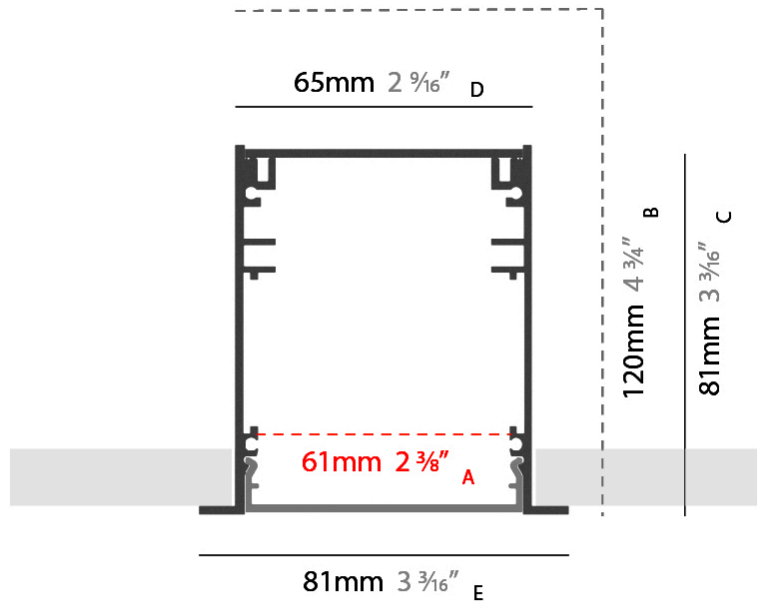

PROJECT	_____
TYPE	_____
SPECIFIER	_____
QUANTITY	_____
DATE	_____

SUPER-G SLIM 65 RECESSED

A3SGS65-REC-SYS

base number

1. To build a product code in our configurator select the specify button on the base model # product page
2. To build a manual product code on this datasheet choose from the options listed below in blue font and add the suffix to the base model #

GENERAL

Series: Super-G
Subseries: Super-G Slim 65
Brand: Prolicht
Division: Architectural
Mounting Type: Recessed
Mounting Location: Wall
Subcategory: Profile

PHYSICAL

Shape: Curves
Fixture Finish: SSR / BKV / CWI / CRY / HAB / UFT / ITA / RUA / FTG / MYG / LOD / PUS / FRO / FUP / KIA / POP / BLS / SPG / MEY / GOH / GUM / CHC / COM / ABZ / JAG / OBR / MOS / ROR

ELECTRICAL

Lamp Type: LED (Zhaga Standard)
Dimming: Tri-Mode (Non-Dimming and Phase Dimming (120Vac only) and 0-10V Dimming)
Driver Included: Yes
Driver Location: Integrated
Driver Type: Constant Current - Universal
Driver Class: Class 2
Input Voltage (V): 120 - 277
Constant Current (MA): 350

LED

Lamp Life (hrs): 50000
Upon Request: Color Temperature RGB-W Tunable CRI (no minimum qty) price increase + longer lead time

OPTICAL

RATINGS AND CERTIFICATIONS

Certified By: Certified for North American Standards
IP rating: IP20

A: OPENING WIDTH   B: RECESS DEPTH   C: PROFILE HEIGHT
D: PROFILE WIDTH   E: MOUNTING INCLUDING FLANGE